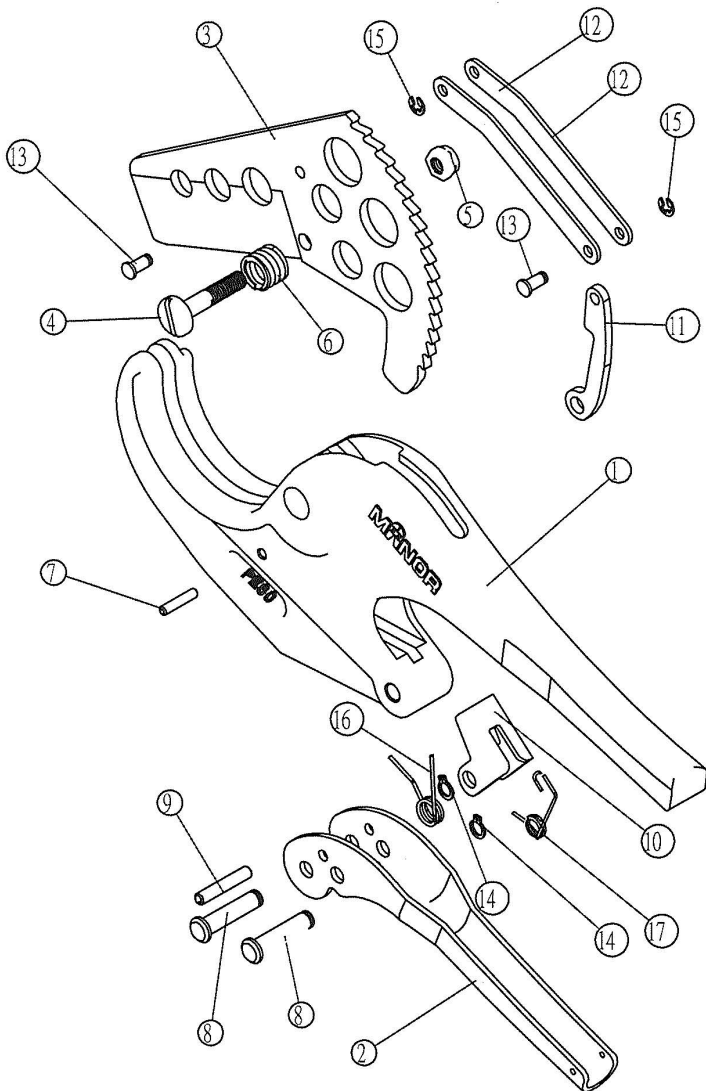

Technical Drawing

Part / Pièce #
4682

Figure #	Description	
1	Handle Frame	
2	Handle Frame	
3	Blade	*
4	Bolt	*
5	Hex Nut	*
6	Tension Spring	*
7	Small Pin	*
8	Dowel	* (2)
9	Large Pin	*
10	Ratchet Clip	*
11	Crank Shaft	*
12	Crank Arms	* (2)
13	Pin	* (2)
14	Clip	* (4)
15	E Clip	* (4)
16	Spring	*
17	Spring Clip	*

* Items in 4682B Repair Kit